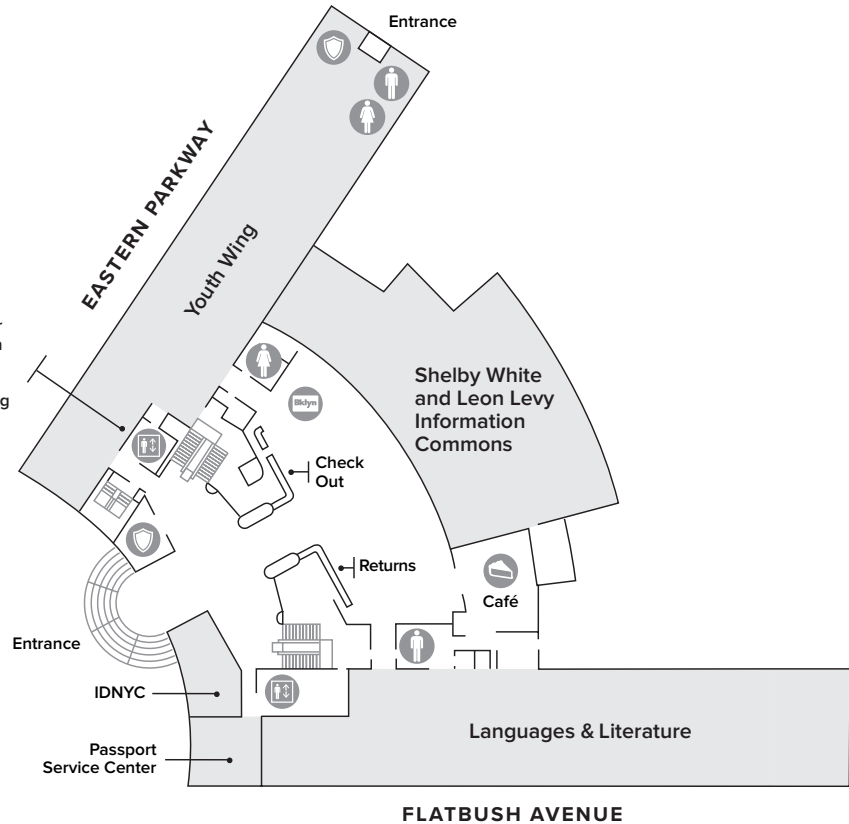

Central Library Floor Plan

Lower Level

- Access
- Café
- Elevator
- Library Card Kiosk
- Men's Room
- Photocopier
- Security
- Stairs/Escalator
- Women's Room

1

This elevator can be taken down to the Dweck Center during event hours.

- Youth Wing**
Children & Young Adult
- Languages & Literature**
400s, 800s, Fiction,
World Language
- Information Commons**
Meeting rooms,
Computer lab,
Recording studio

Central Library Floor Plan

2

Business & Career Center
Small business, career planning, test prep, personal finance