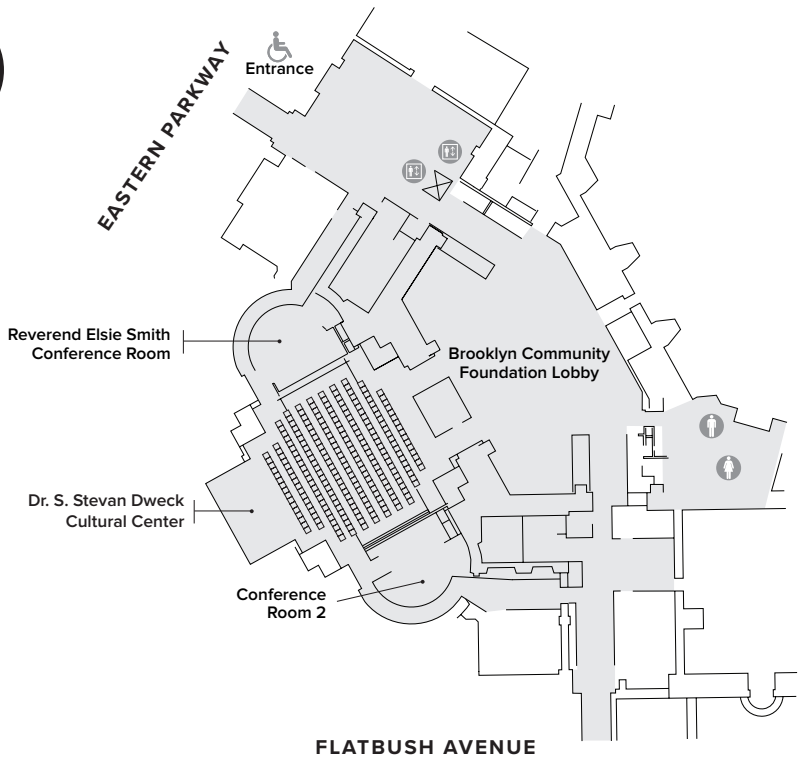

Central Library Floor Plan

Lower Level

- Access
- Café
- Elevator
- Library Card Kiosk
- Men's Room
- Photocopier
- Security
- Stairs/Escalator
- Women's Room

1

This elevator can be taken down to the Dweck Center during event hours.

- Youth Wing**
Children & Young Adult
- Languages & Literature**
400s, 800s, Fiction,
World Language
- Information Commons**
Meeting rooms,
Computer lab,
Recording studio

Central Library Floor Plan

2

Business & Career Center
Small business, career planning, test prep, personal finance