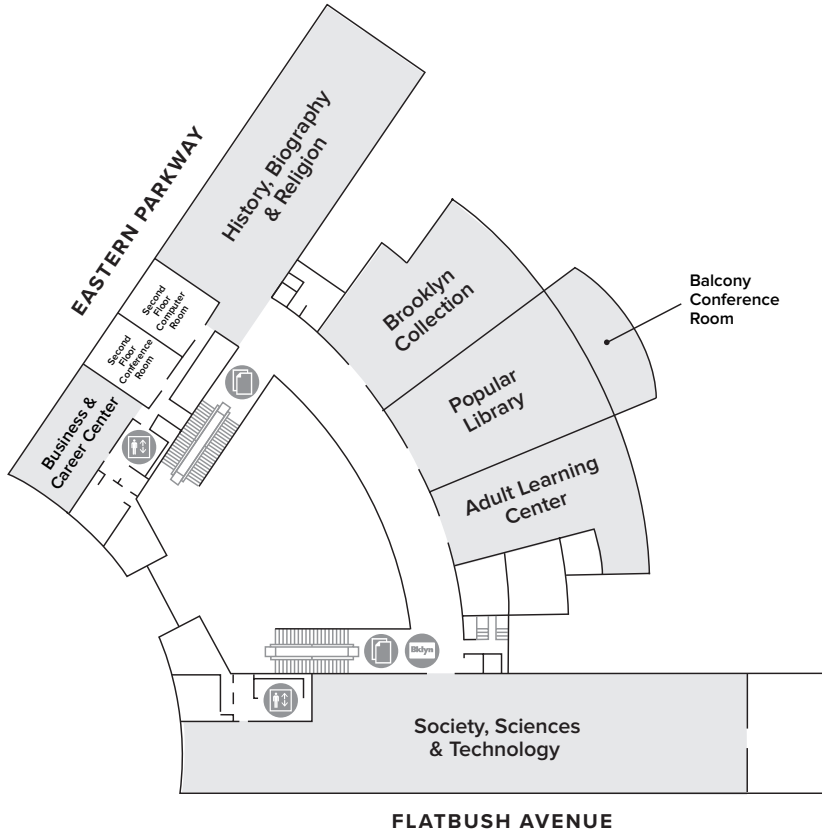

Central Library Floor Plan

Lower Level

- Access
- Café
- Elevator
- Library Card Kiosk
- Men's Room
- Photocopier
- Security
- Stairs/Escalator
- Women's Room

1

This elevator can be taken down to the Dweck Center during event hours.

- Youth Wing**
Children & Young Adult
- Languages & Literature**
400s, 800s, Fiction,
World Language
- Information Commons**
Meeting rooms,
Computer lab,
Recording studio

Central Library Floor Plan

2

Business & Career Center
Small business, career planning, test prep, personal finance